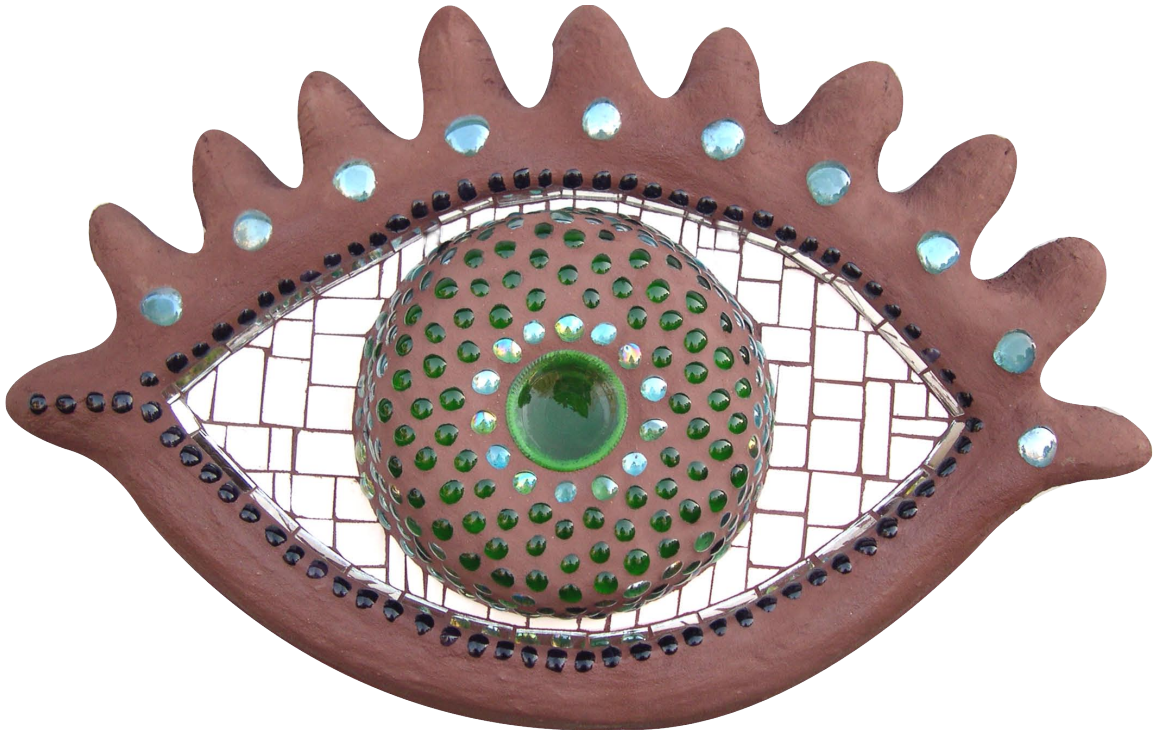

The making
Of the Angel of Peace 2007
6 feet tall
höhe/hauteur 1.85 meter/mètre

The Angel of Peace (the other side)

YEMAYA
Villa entrance
Panama City
Florida 2007
4 x 8 feet
1.22 x 2.44 m

Private
Residence
Florida 2007

The making of my kitchen 2007 in Cross Creek

Voilà!

Cross Creek
Kitchen Details

Bathroom niche
Private residence
Florida 2007

Shower
Private residence
Florida 2008

Shower detail

Romani Baxt
Good luck mandala
Private residence Florida 2008
Ø 33 inches Ø 84 centimeter

Protection
Cross Creek 2008

Private residence
Zollikofen
Switzerland 2008
172 square feet
16 m²

Work in progress

Detail

Detail

Entrance Guesthouse Pearl's Rainbow Key West
Steps and porch
300 square feet 28 m²