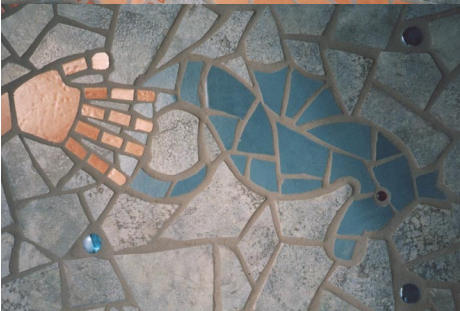

The making
Of the Angel of Peace 2007
6 feet tall
höhe/hauteur 1.85 meter/mètre

The Angel of Peace (the other side)

YEMAYA
Villa entrance
Panama City
Florida 2007
4 x 8 feet
1.22 x 2.44 m

Private
Residence
Florida 2007