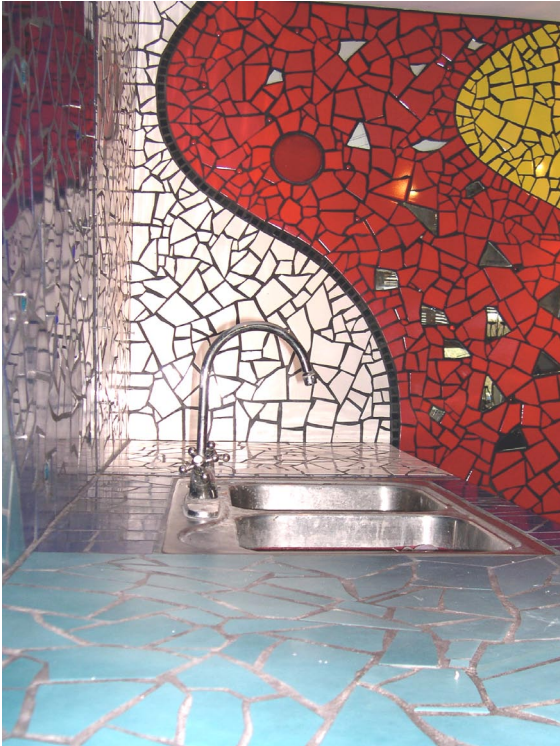

The making of my kitchen 2007 in Cross Creek

Voilà!

Cross Creek
Kitchen Details

Bathroom niche
Private residence
Florida 2007

Shower
Private residence
Florida 2008

Shower detail

Romani Baxt
Good luck mandala
Private residence Florida 2008
Ø 33 inches Ø 84 centimeter