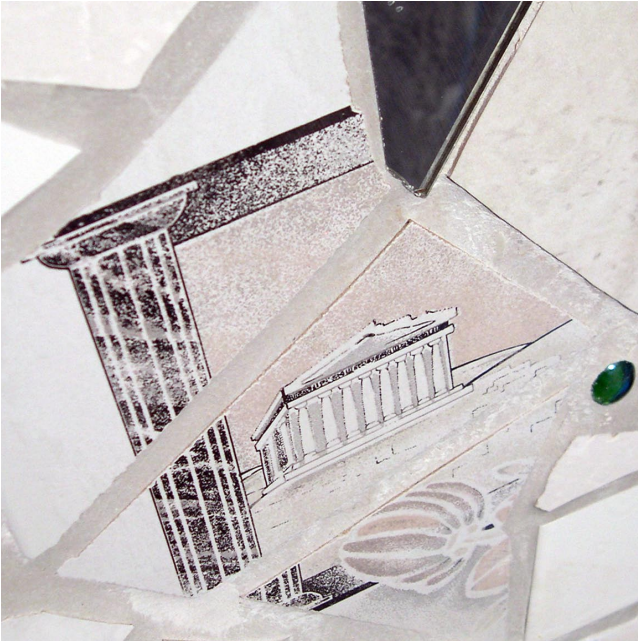

Photo opportunity

Tanit
Private residence
Florida 2009
5 feet tall
höhe/hauteur:
1.50 meter/mètre

Tanit's inner life

Living room
Private residence
Zihlbruecke Switzerland 2009

Details

Pizza table private residence Arconciel Switzerland 2009