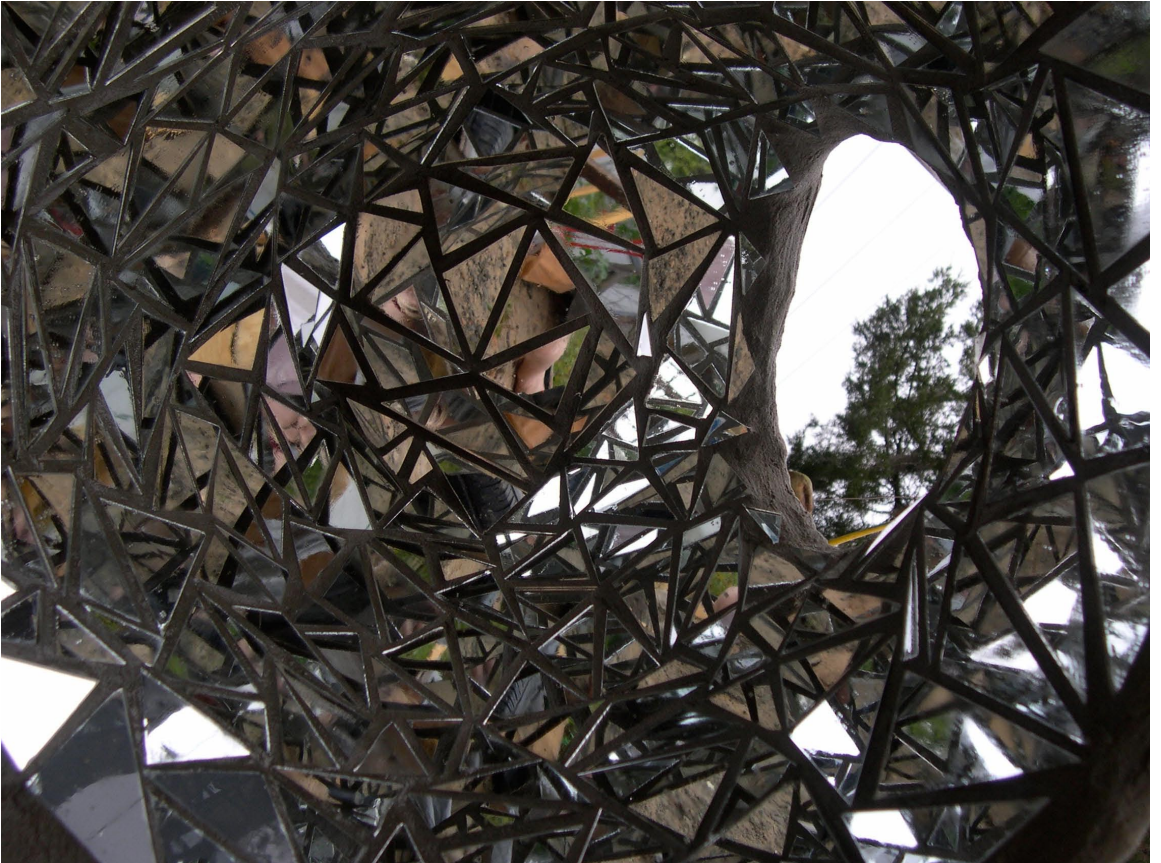

Tanit
Private residence
Florida 2009
5 feet tall
höhe/hauteur:
1.50 meter/mètre